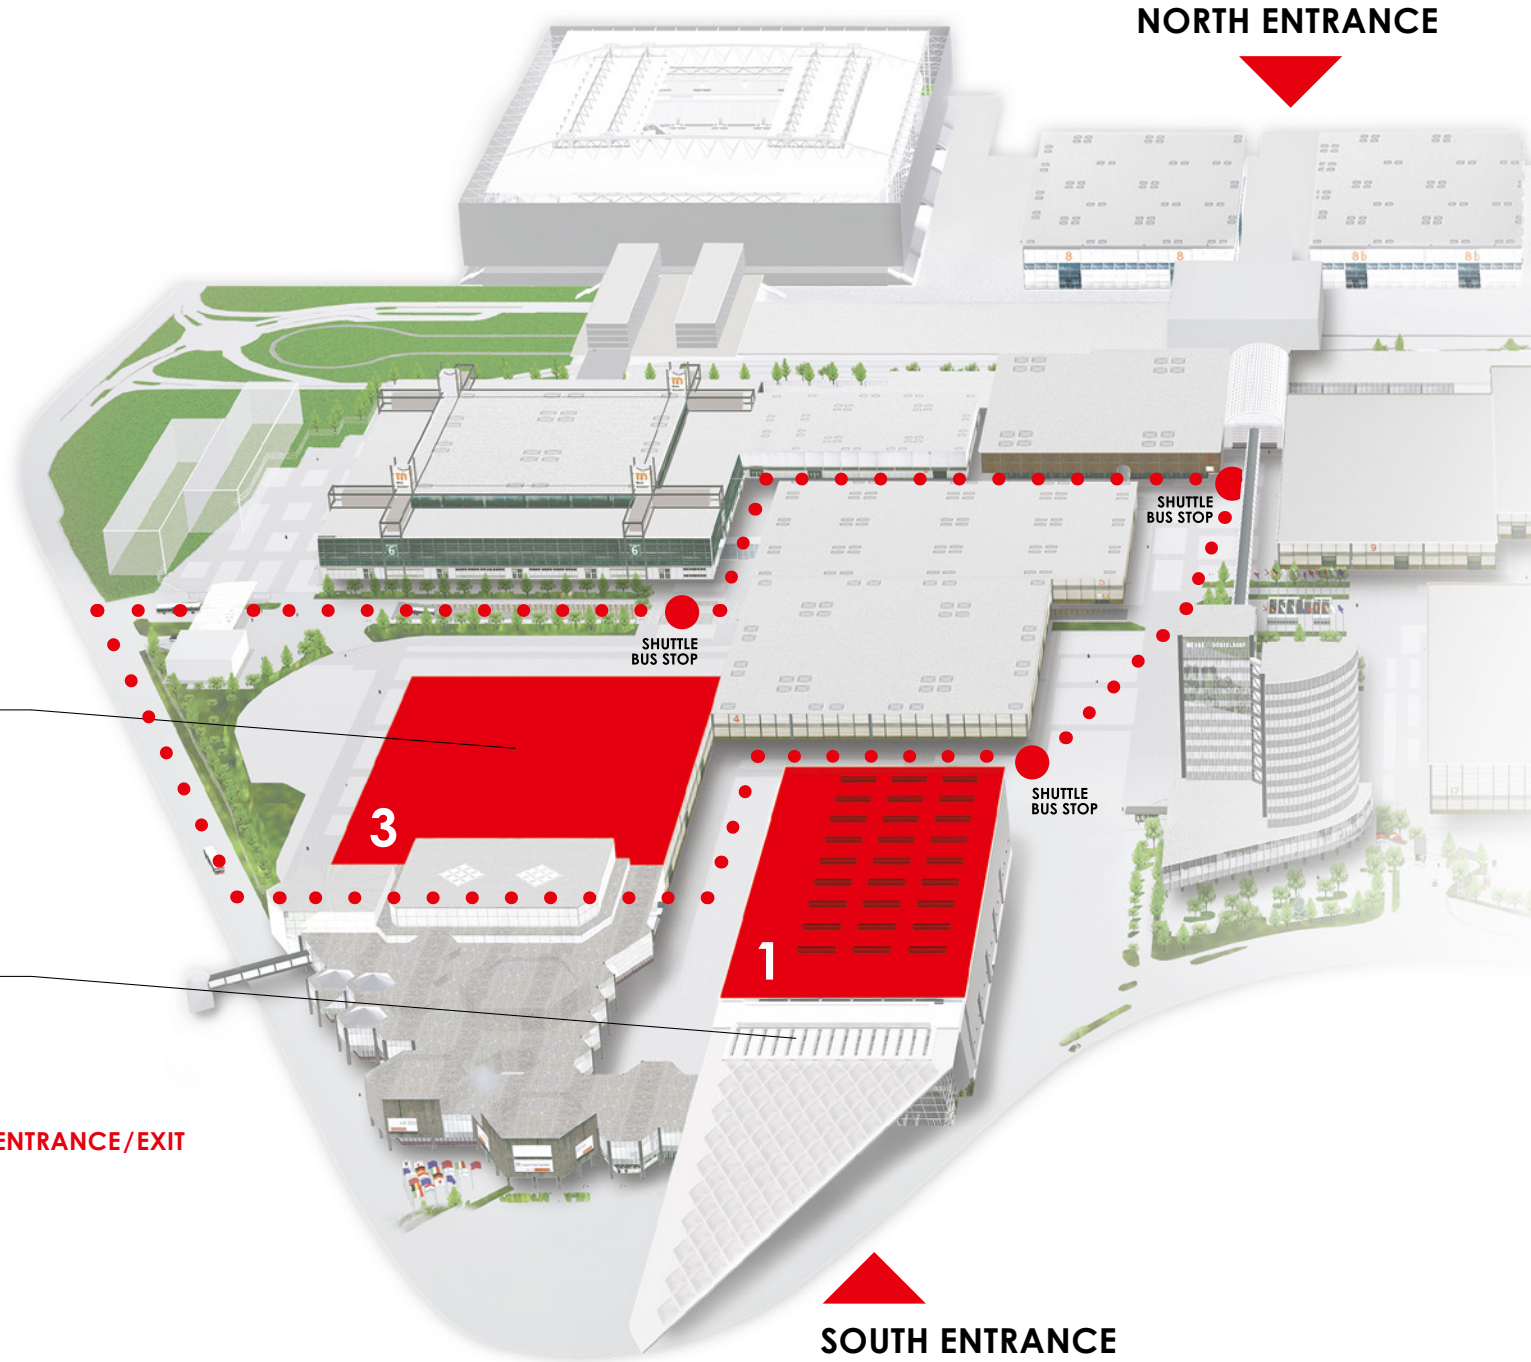

Düsseldorf, Germany
3-5 December 2024

13. Internationale
Fachmesse mit Kongress
für Industrie-Armaturen

13th International Valve
Trade Fair and Conference
www.valveworldexpo.com

HALL 3

VALVE WORLD EXPO FORUM

SHUTTLE BUS

NORTH ENTRANCE.....SOUTH ENTRANCE.....NORTH ENTRANCE/EXIT

NORTH ENTRANCE

SOUTH ENTRANCE