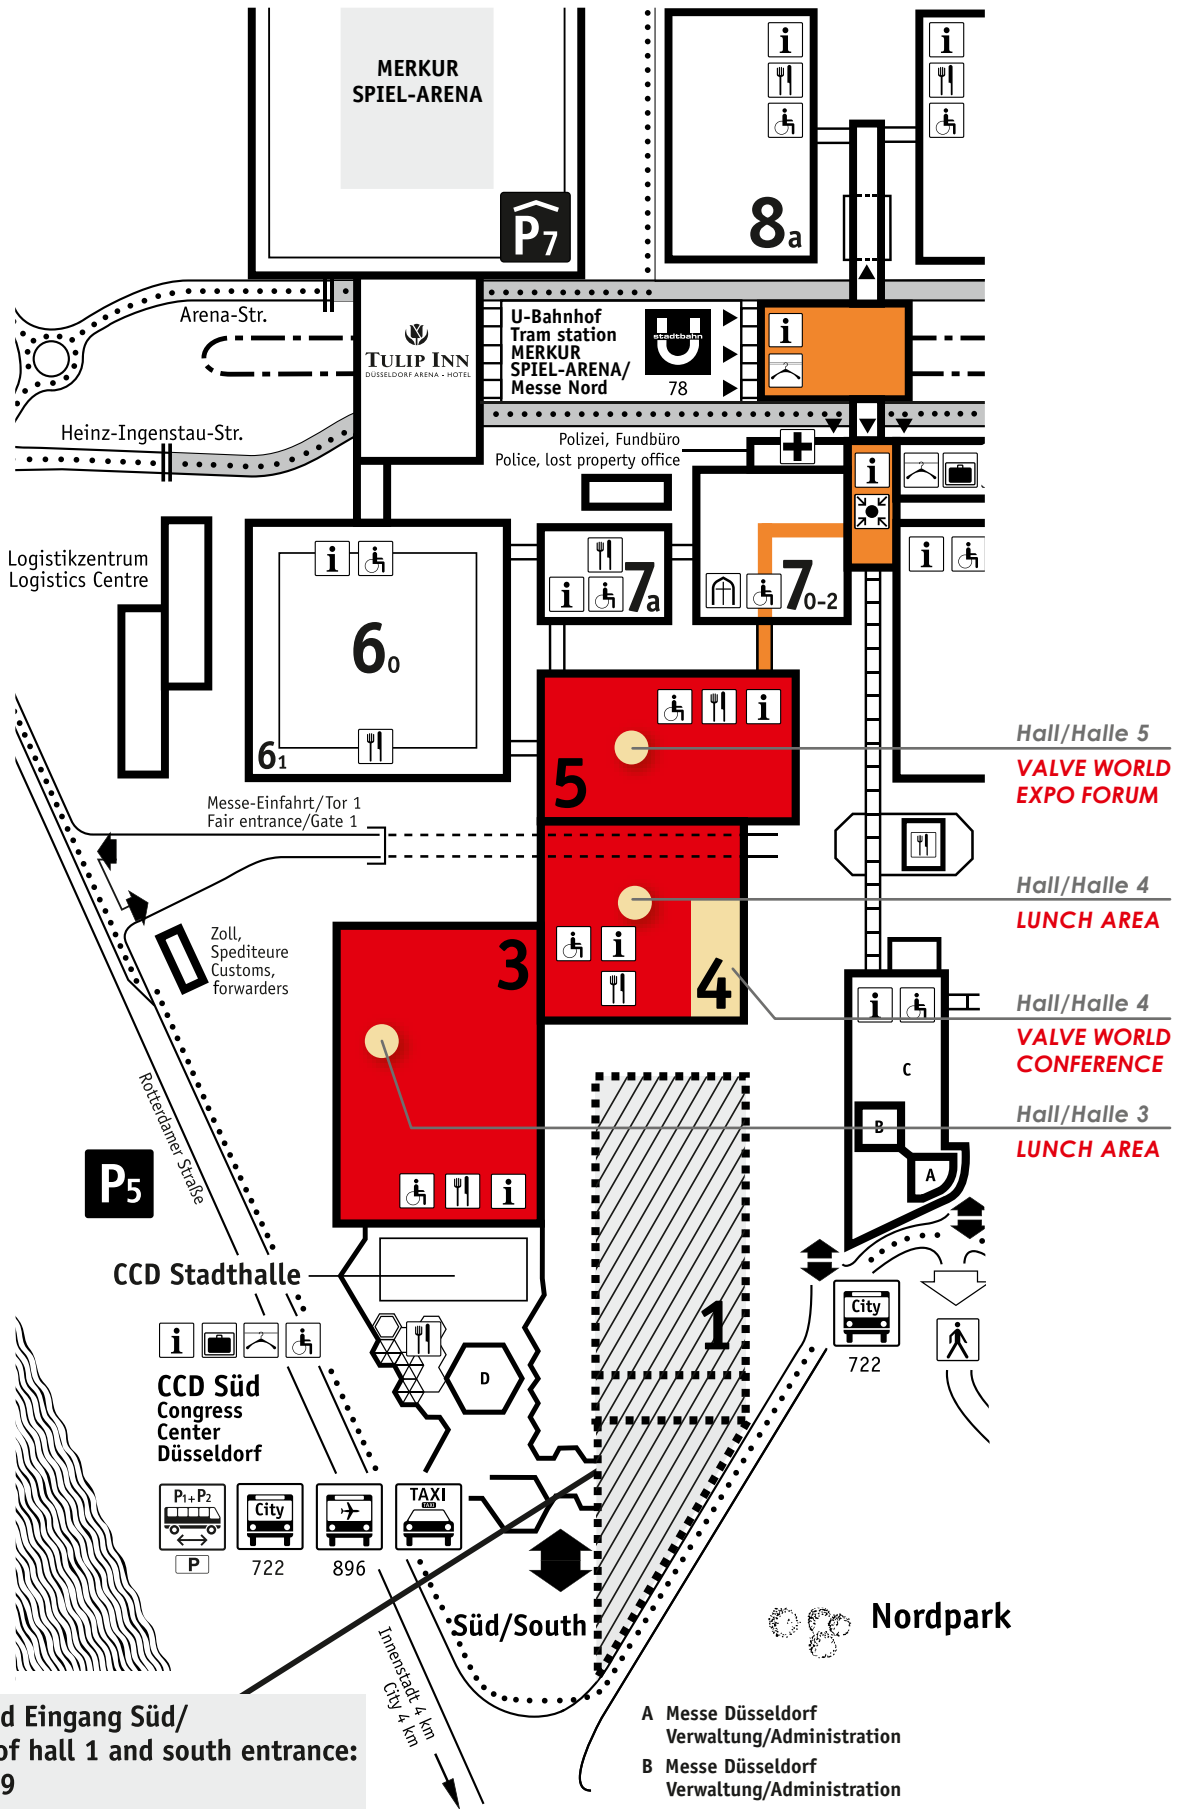

DÜSSELDORF

27 – 29 November

2018

Düsseldorf, Germany
valveworldexpo.com

11th International Valve
Trade Fair & Conference

CONFERENCE

DÜSSELDORF

Neubau Halle 1 und Eingang Süd/
New construction of hall 1 and south entrance:
06/2017 - 10/2019