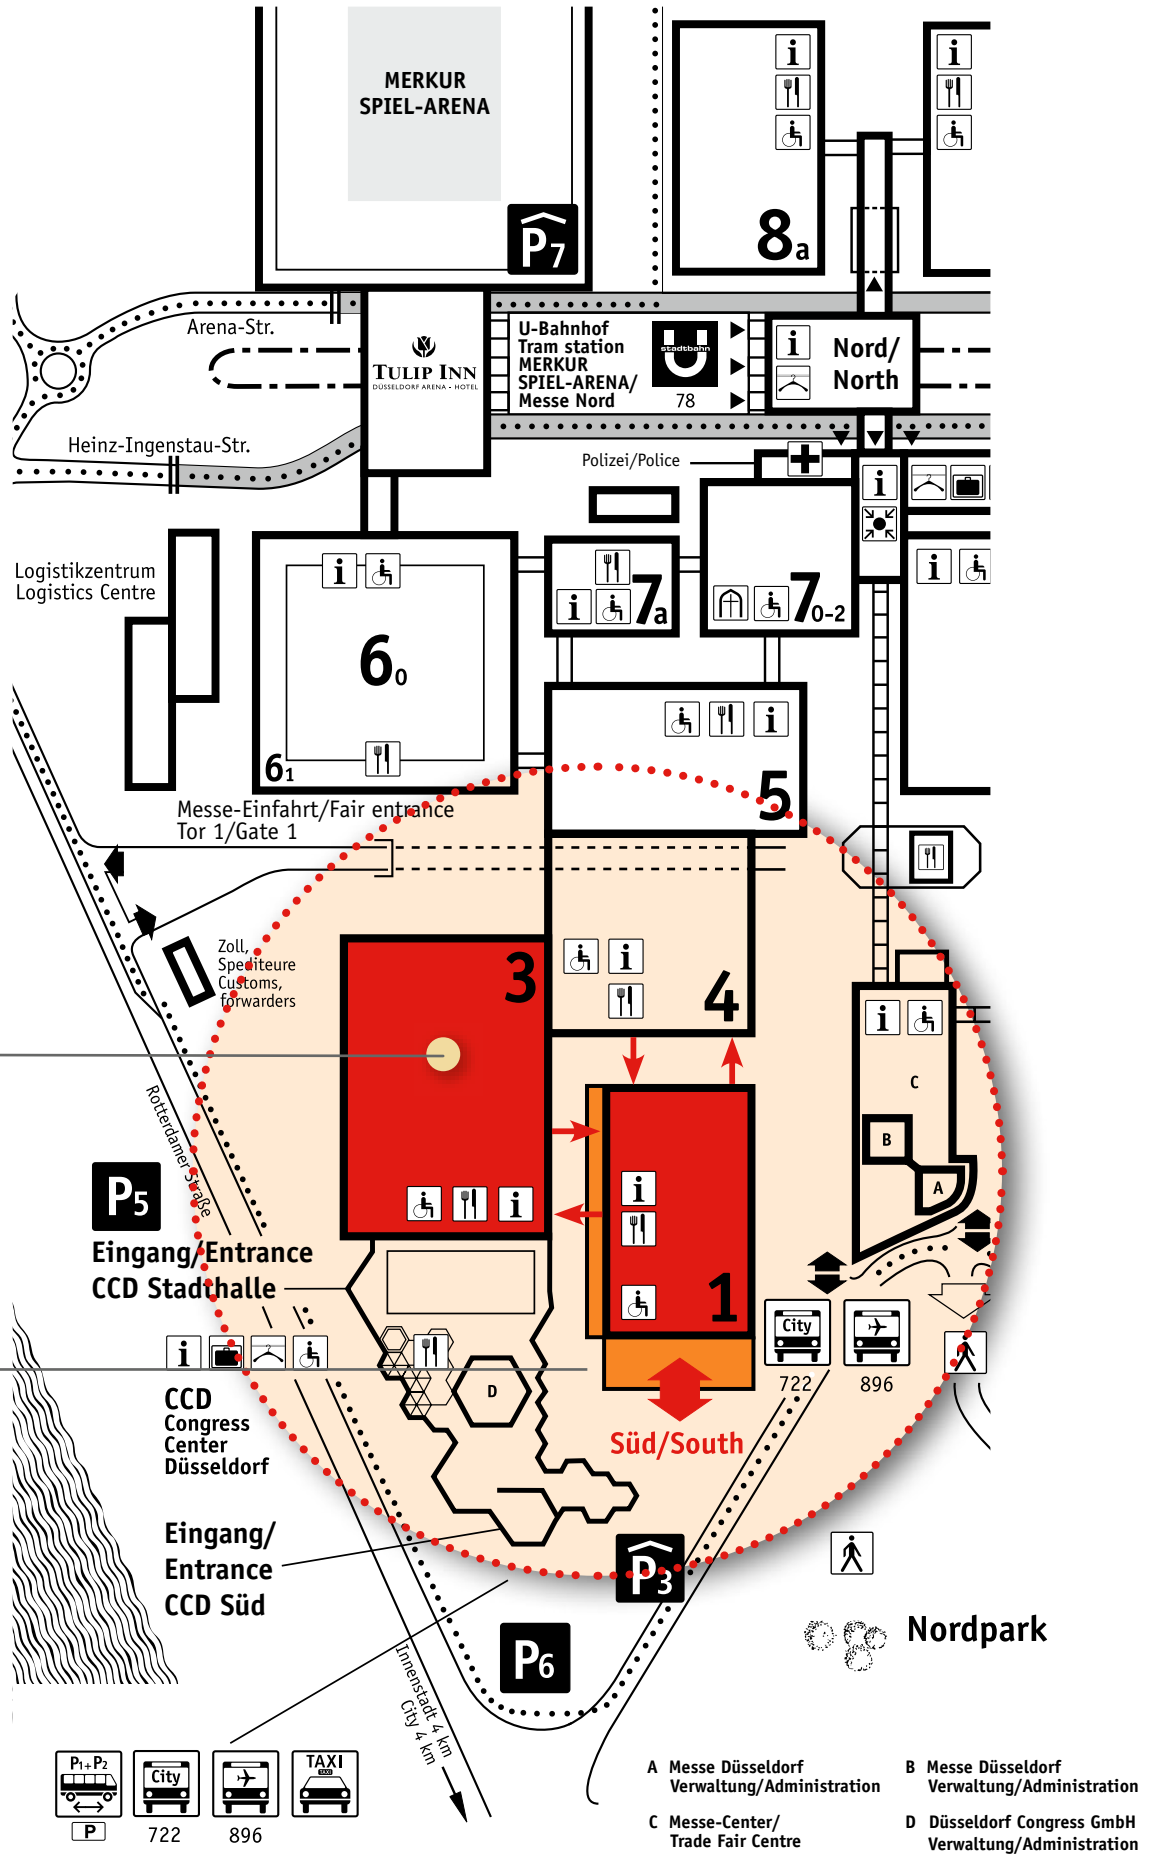

29 Nov – 01 Dec
2022
 Düsseldorf, Germany
valveworldexpo.com
 12th International Valve
 Trade Fair & Conference

Hall 3
**VALVE WORLD
 EXPO FORUM**

**VALVE WORLD
 CONFERENCE**

Messe Düsseldorf GmbH
 Postfach 10 10 06 _ 40001 Düsseldorf _ Germany
 Tel. +49 211 4560 01 _ Fax +49 211 4560 668
www.messe-duesseldorf.de