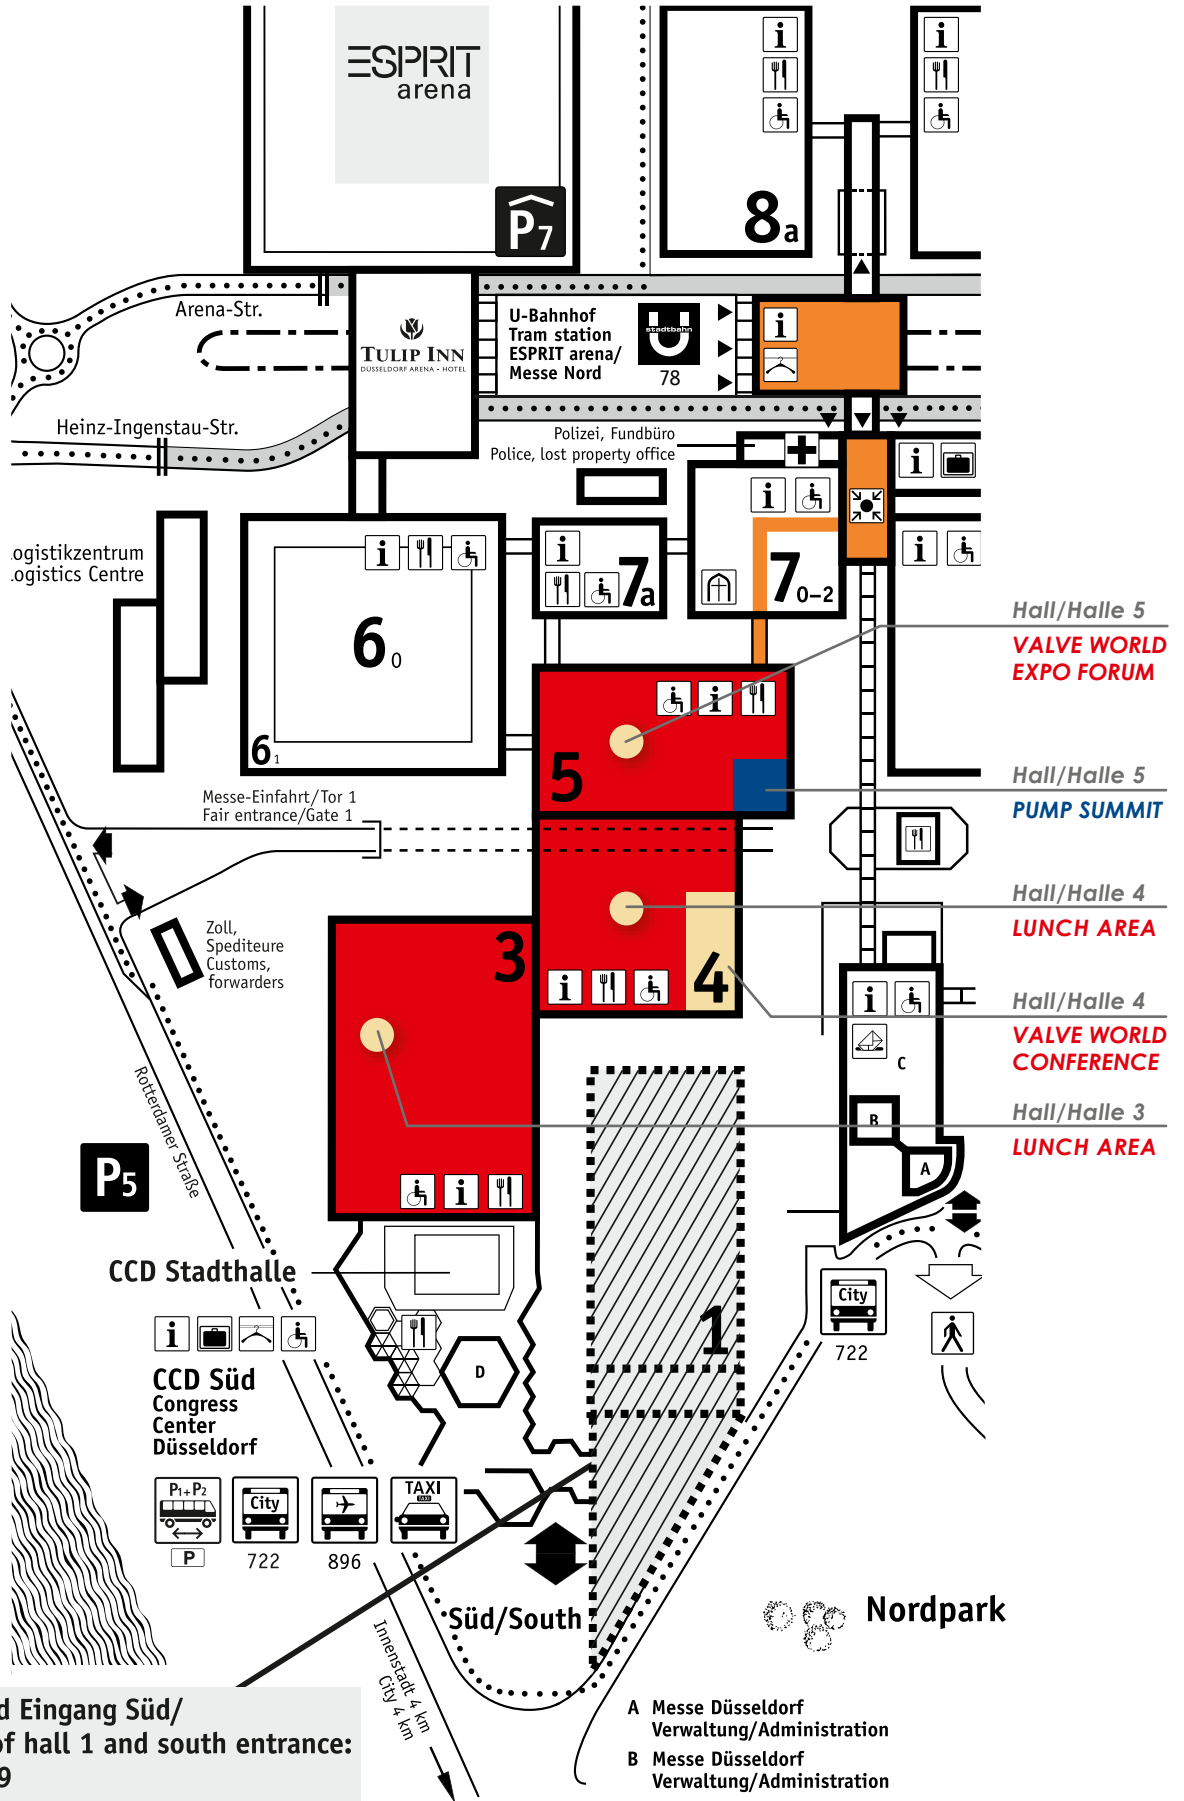

DÜSSELDORF

27 – 29 November

**2018**

Düsseldorf, Germany  
valveworldexpo.com

11th International Valve  
Trade Fair & Conference

CONFERENCE

DÜSSELDORF

Düsseldorf, Germany  
27–29 November 2018  
pump-summitf.com

Neubau Halle 1 und Eingang Süd/  
New construction of hall 1 and south entrance:  
06/2017 - 08/2019

- A Messe Düsseldorf Verwaltung/Administration
- B Messe Düsseldorf Verwaltung/Administration
- C Messe-Center/Trade Fair Centre
- D Düsseldorf Congress Sport & Event GmbH